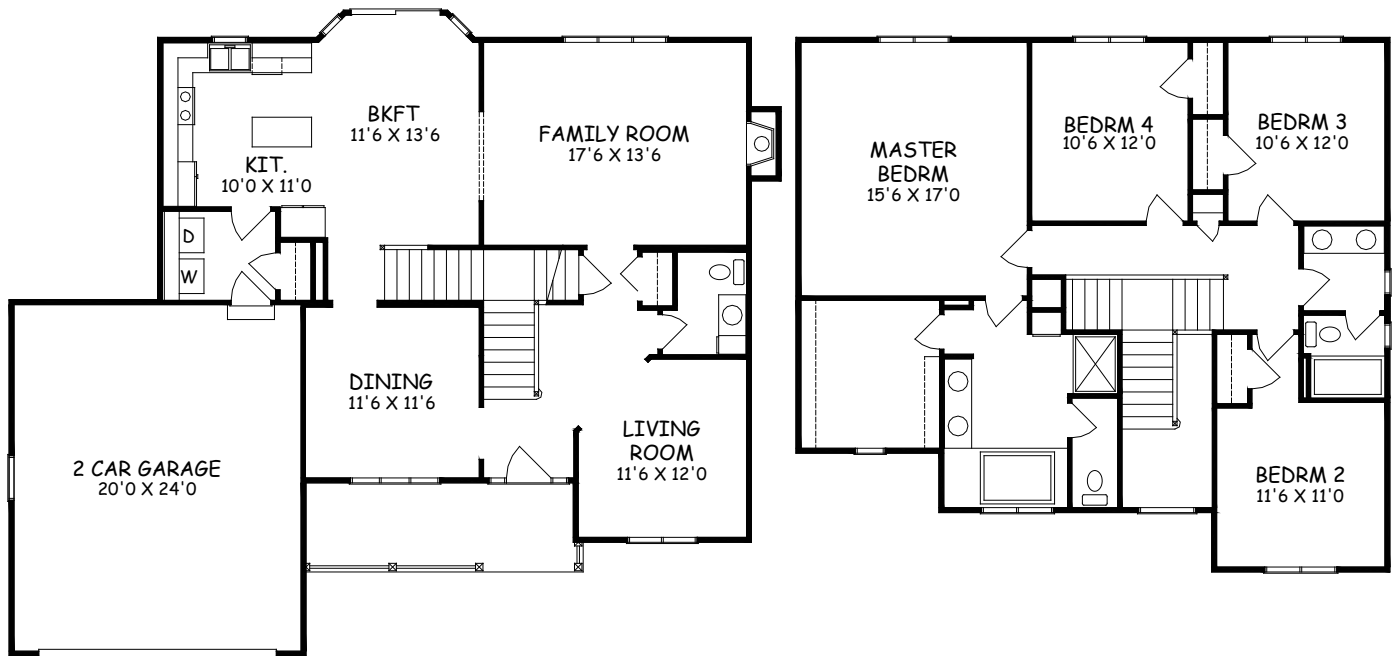

HERITAGE

2365 SQ. FT.

Type: Two Story Bedrooms: 4 Size: 2365 Bathrooms: 2-1/2

Images may vary from base house.