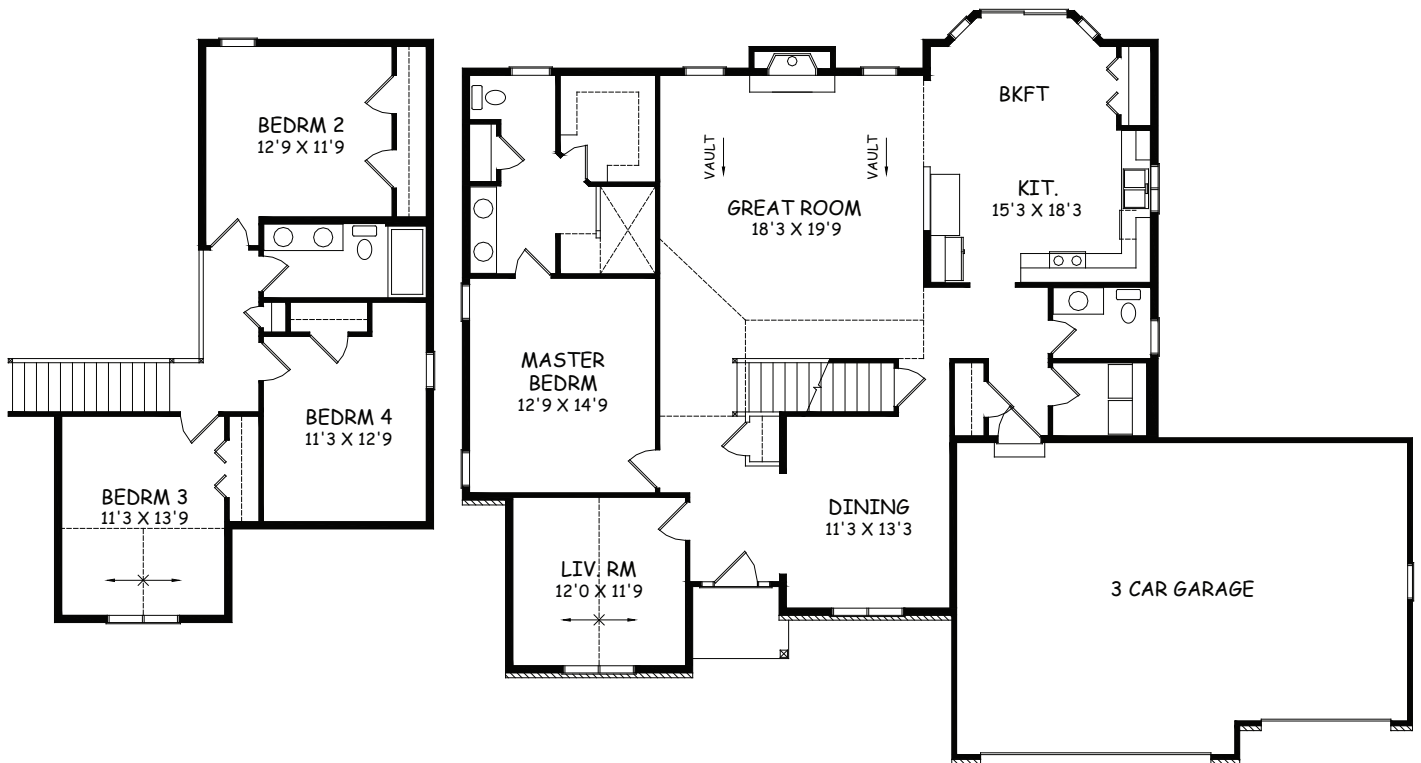

# ASHTON

2468 SQ. FT.

Type: Two Story Bedrooms: 4 Size: 2468 Bathrooms: 2-1/2

Images may vary from base house.