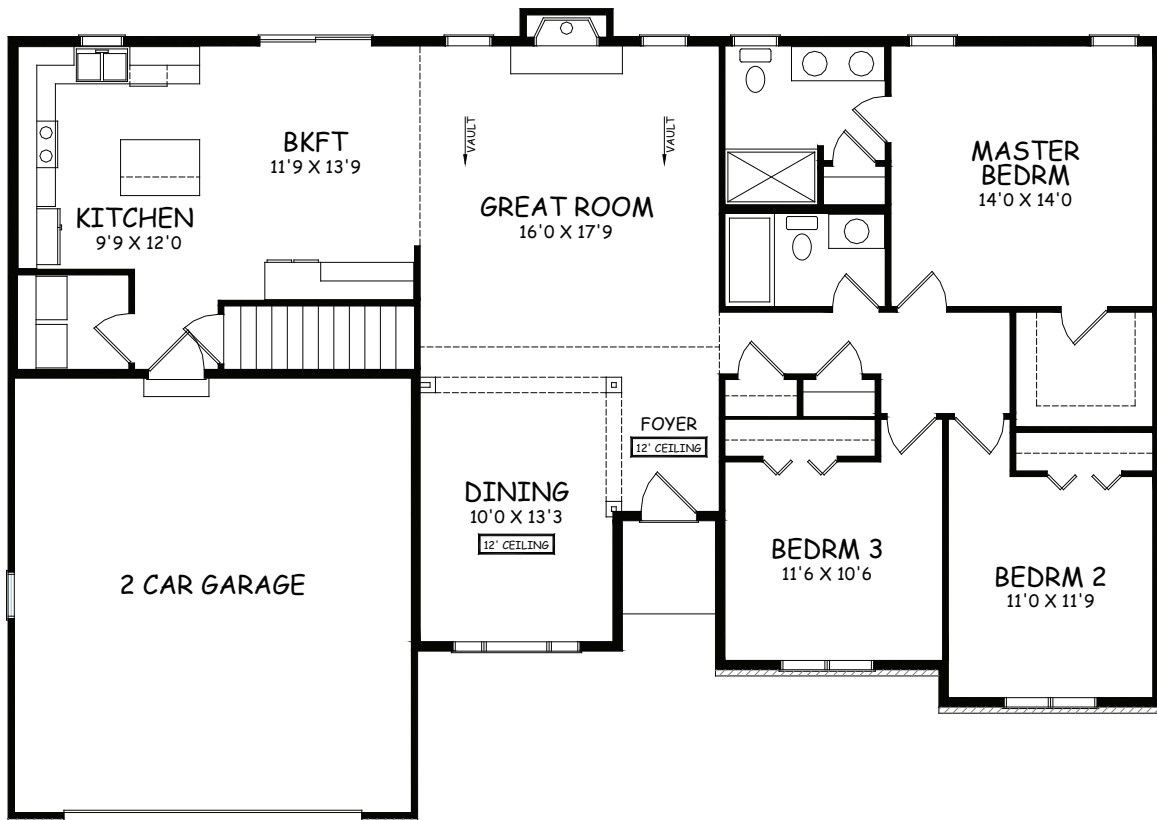

REMINGTON

1742 SQ. FT.

Type: Ranch Bedrooms: 3 Size: 1742 Bathrooms: 2

Images may vary from base house.