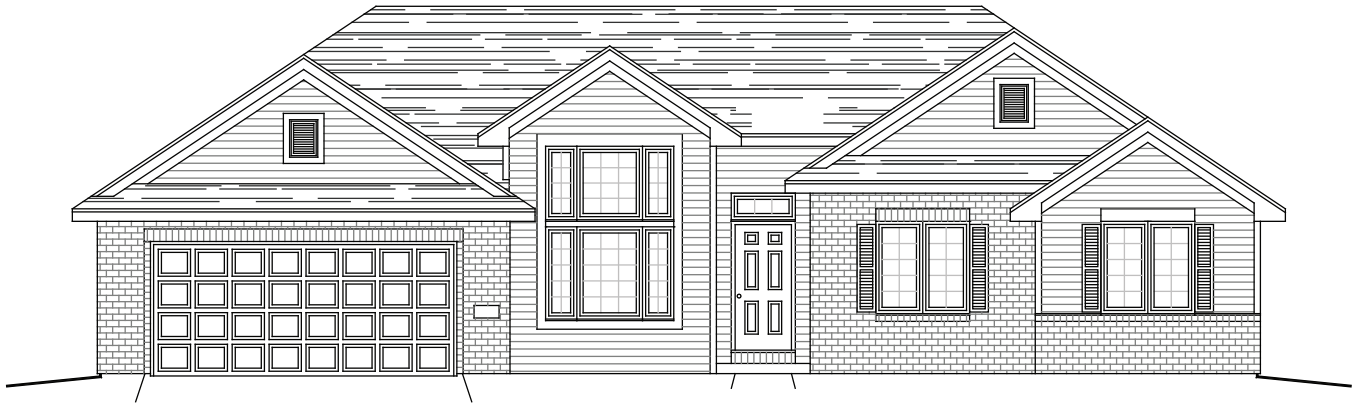

REMINGTON

1742 SQ. FT.

Type: Ranch Bedrooms: 3 Size: 1742 Bathrooms: 2

Images may vary from base house.