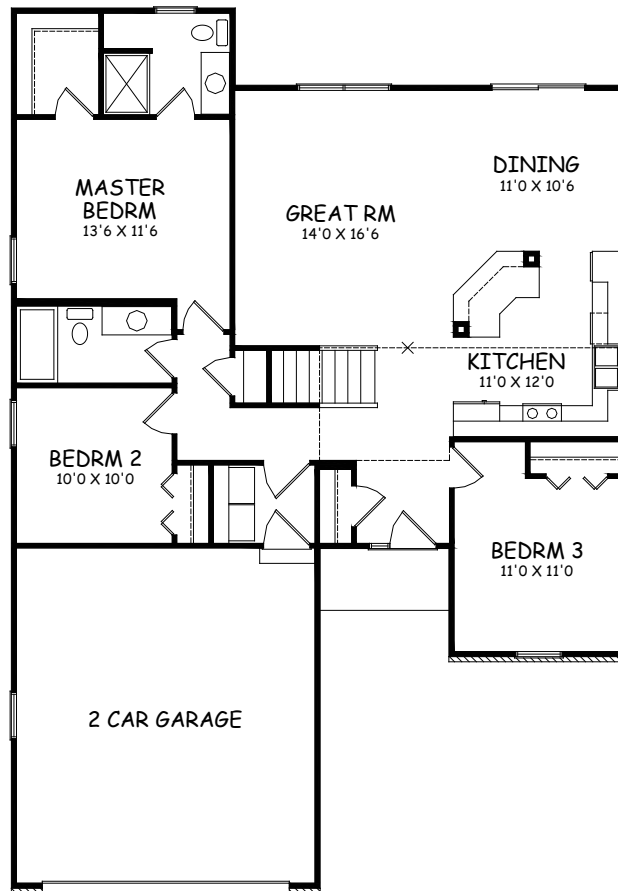

MODEL R

1339 SQ. FT.

Type: Ranch Bedrooms:3 Size: 1339 Bathrooms: 2

Images may vary from base house.