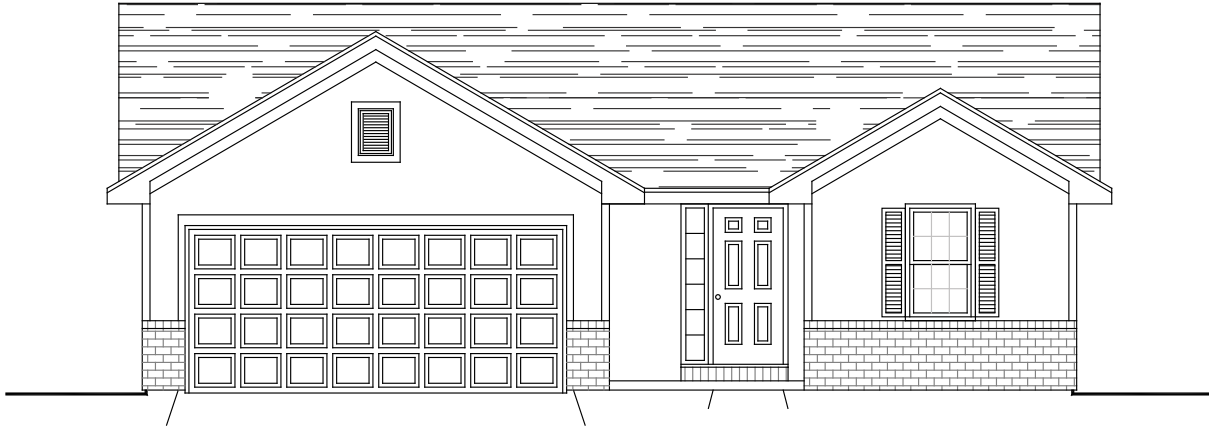

MODEL R

1339 SQ. FT.

Type: Ranch Bedrooms:3 Size: 1339 Bathrooms: 2

Images may vary from base house.