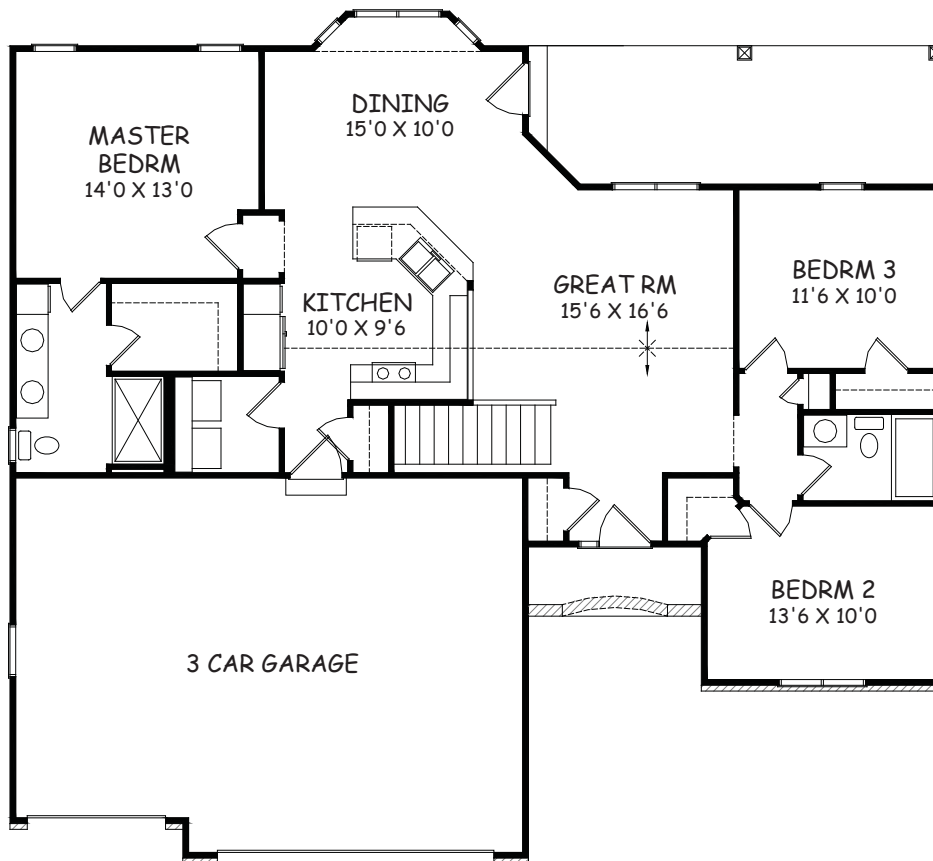

MODEL Q

1387 SQ. FT.

Type: Ranch Bedrooms:3 Size: 1387 Bathrooms: 2

Images may vary from base house.