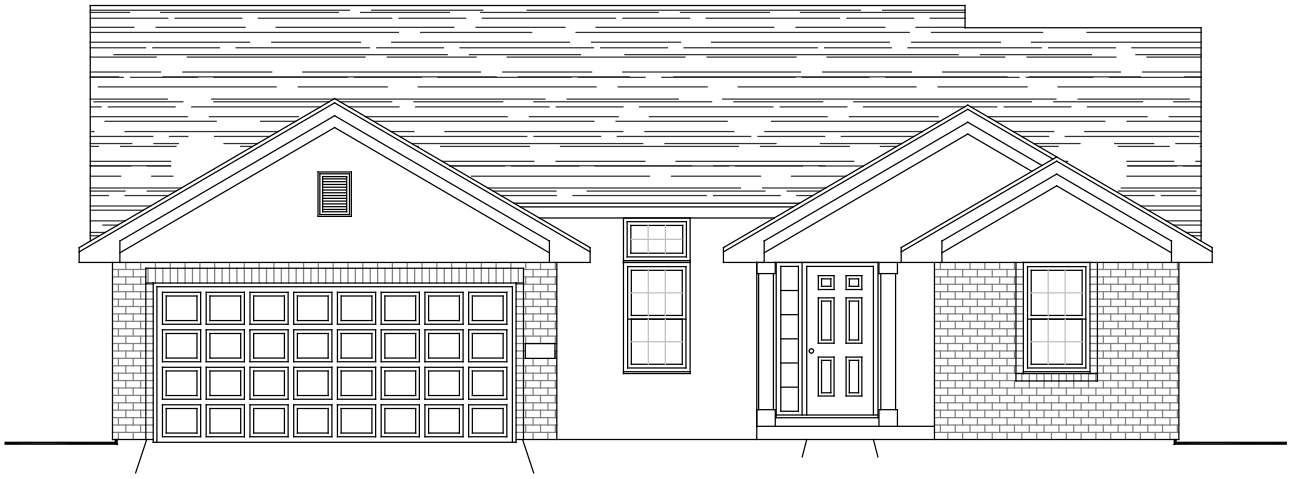

MODEL P

1374 SQ. FT.

Type: Ranch Bedrooms:3 Size: 1374 Bathrooms: 2

Images may vary from base house.