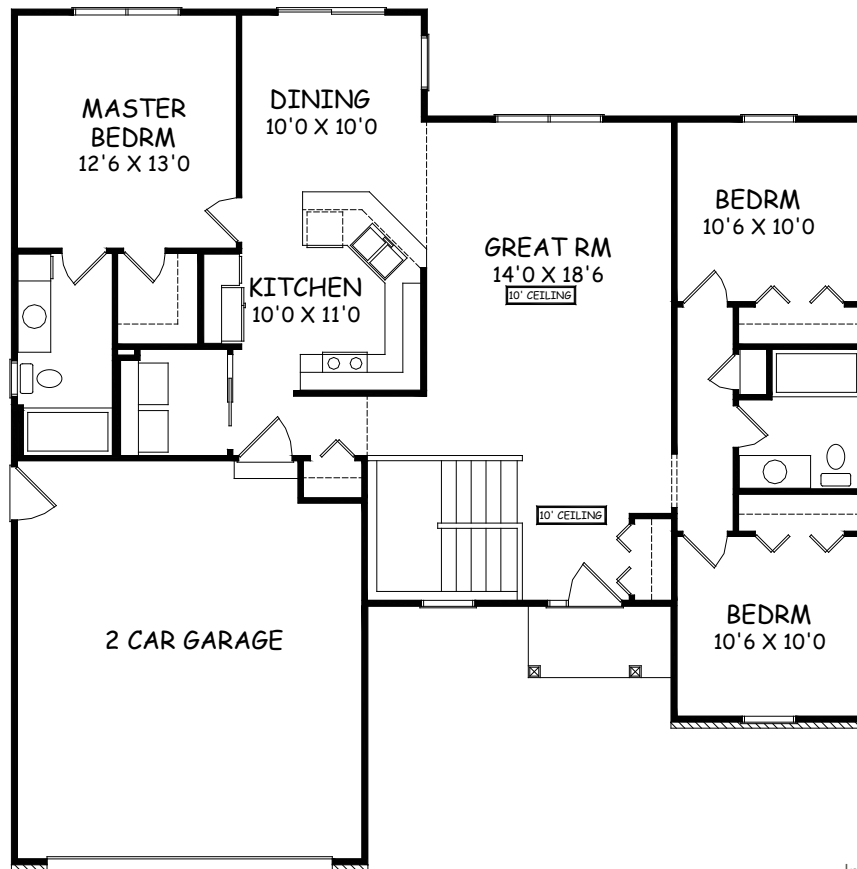

MODEL P

1374 SQ. FT.

Type: Ranch Bedrooms:3 Size: 1374 Bathrooms: 2

Images may vary from base house.