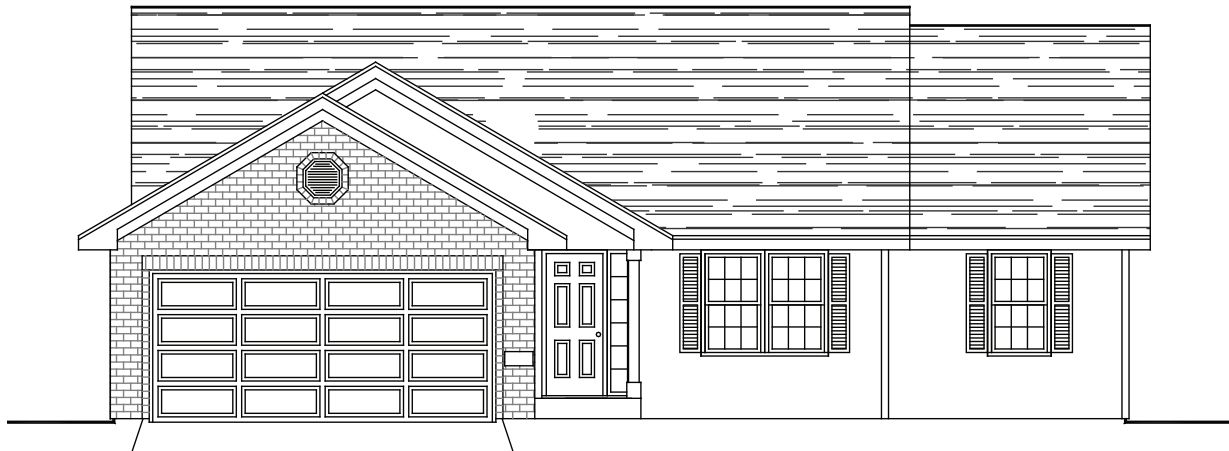

MODEL K

1318 SQ. FT.

Type: Ranch Bedrooms:3 Size: 1318 Bathrooms: 2

Images may vary from base house.