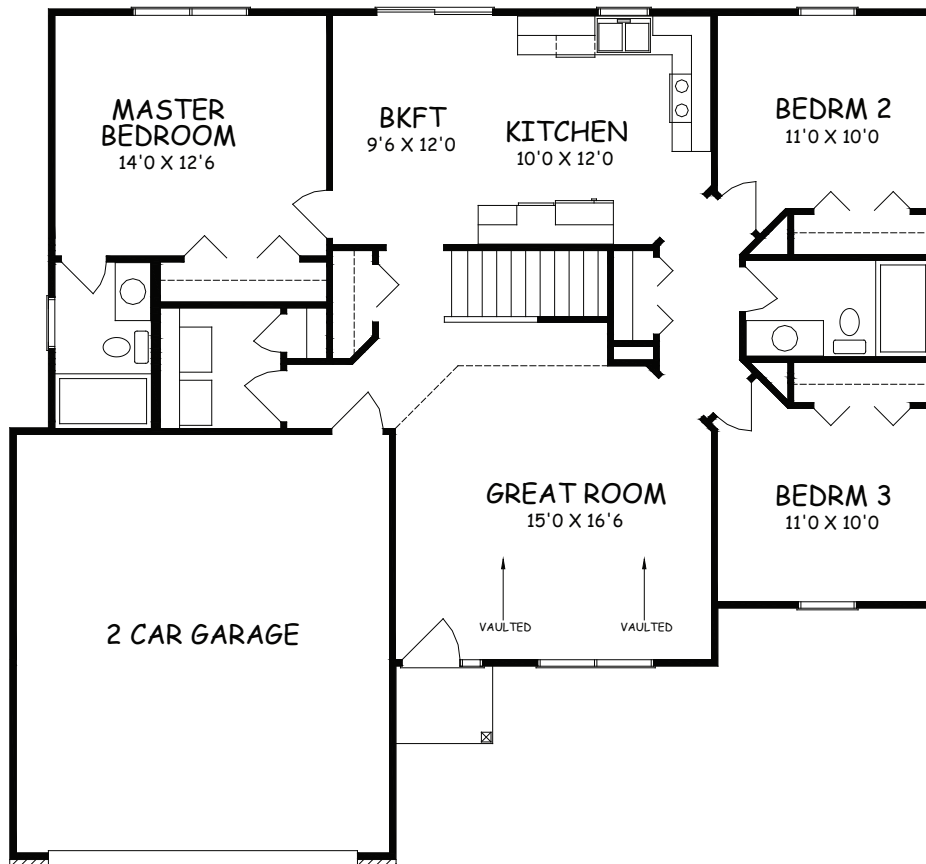

MODEL K

1318 SQ. FT.

Type: Ranch Bedrooms:3 Size: 1318 Bathrooms: 2

Images may vary from base house.