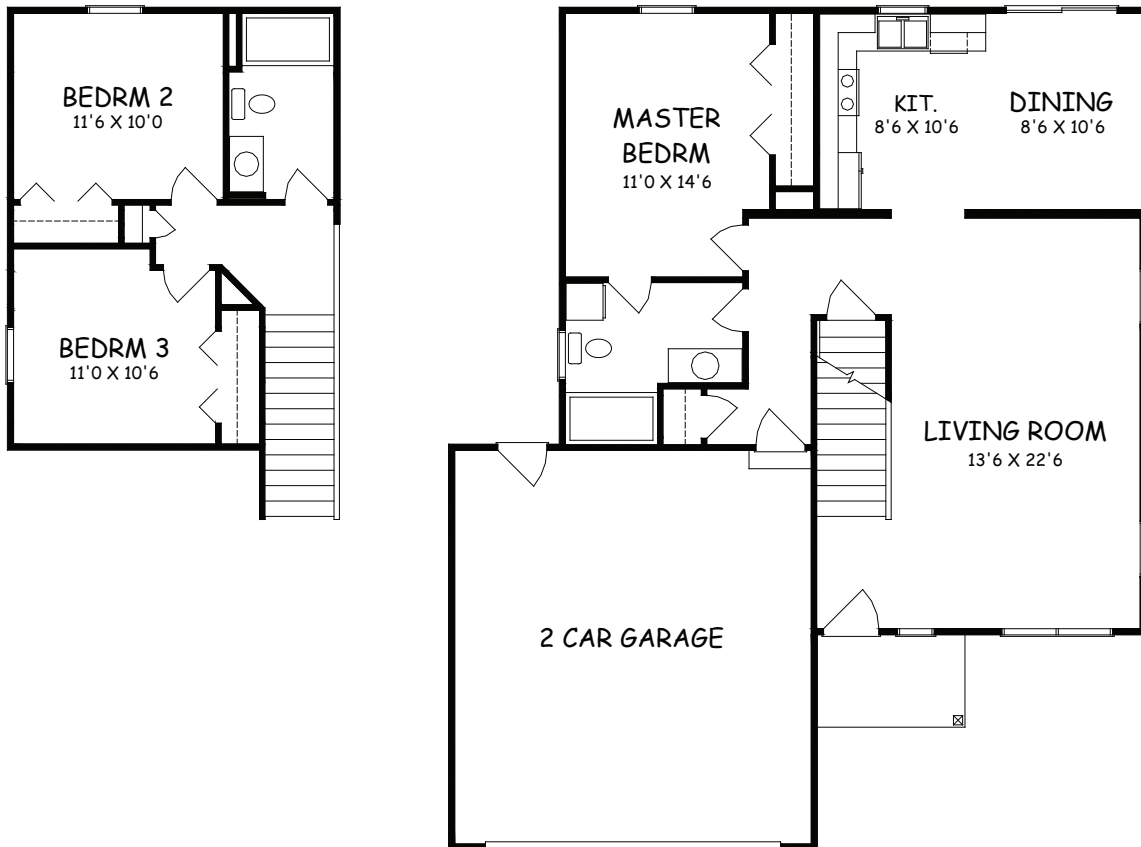

# MODEL F

1380 SQ. FT.

Type: Two Story Bedrooms:3 Size: 1380 Bathrooms: 2

Images may vary from base house.