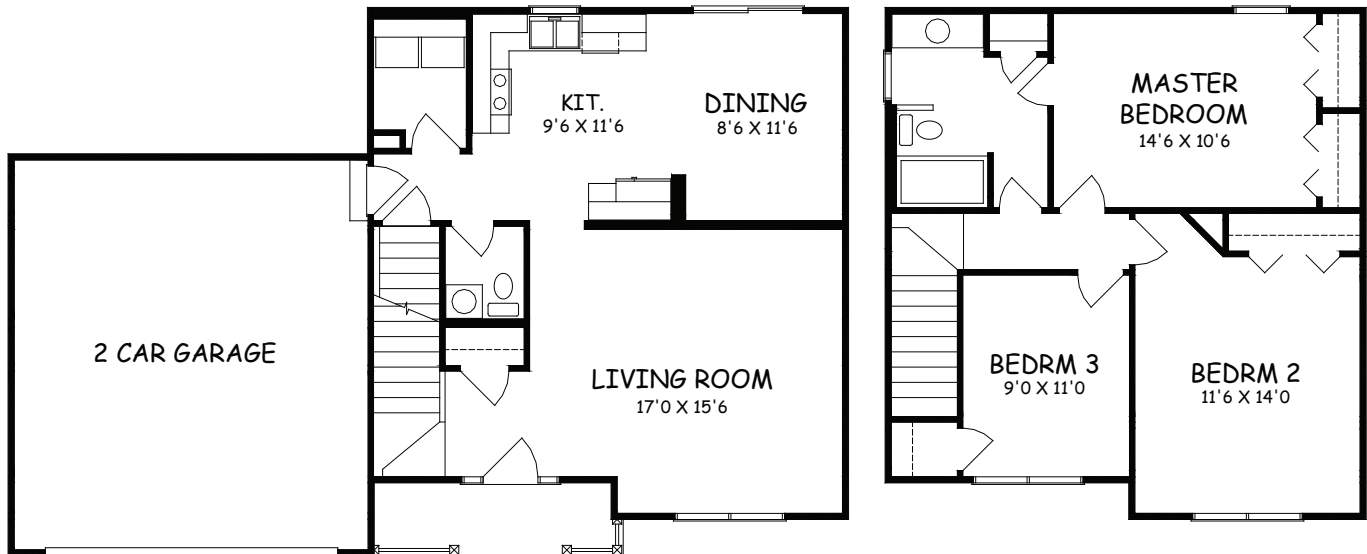

MODEL E

1404 SQ. FT.

Type: Two Story Bedrooms:3 Size: 1404 Bathrooms: 1-1/2

Images may vary from base house.