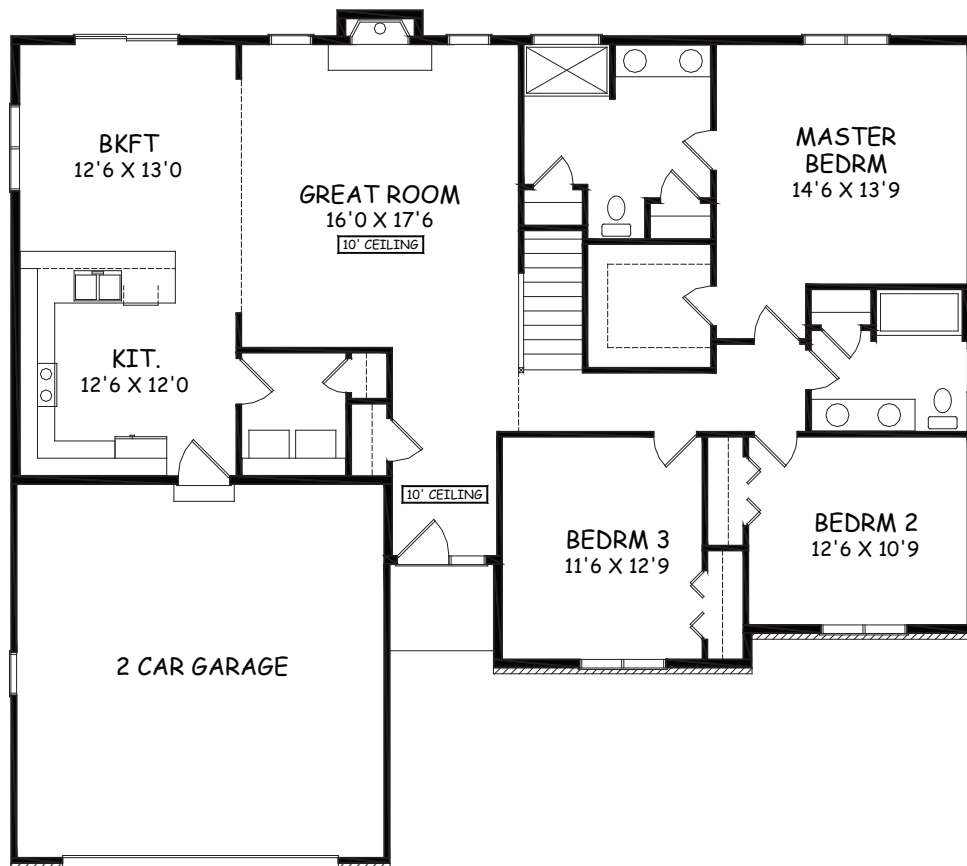

MCKENNA

1758 SQ. FT.

Type: Ranch Bedrooms: 3 Size: 1758 Bathrooms: 2

Images may vary from base house.