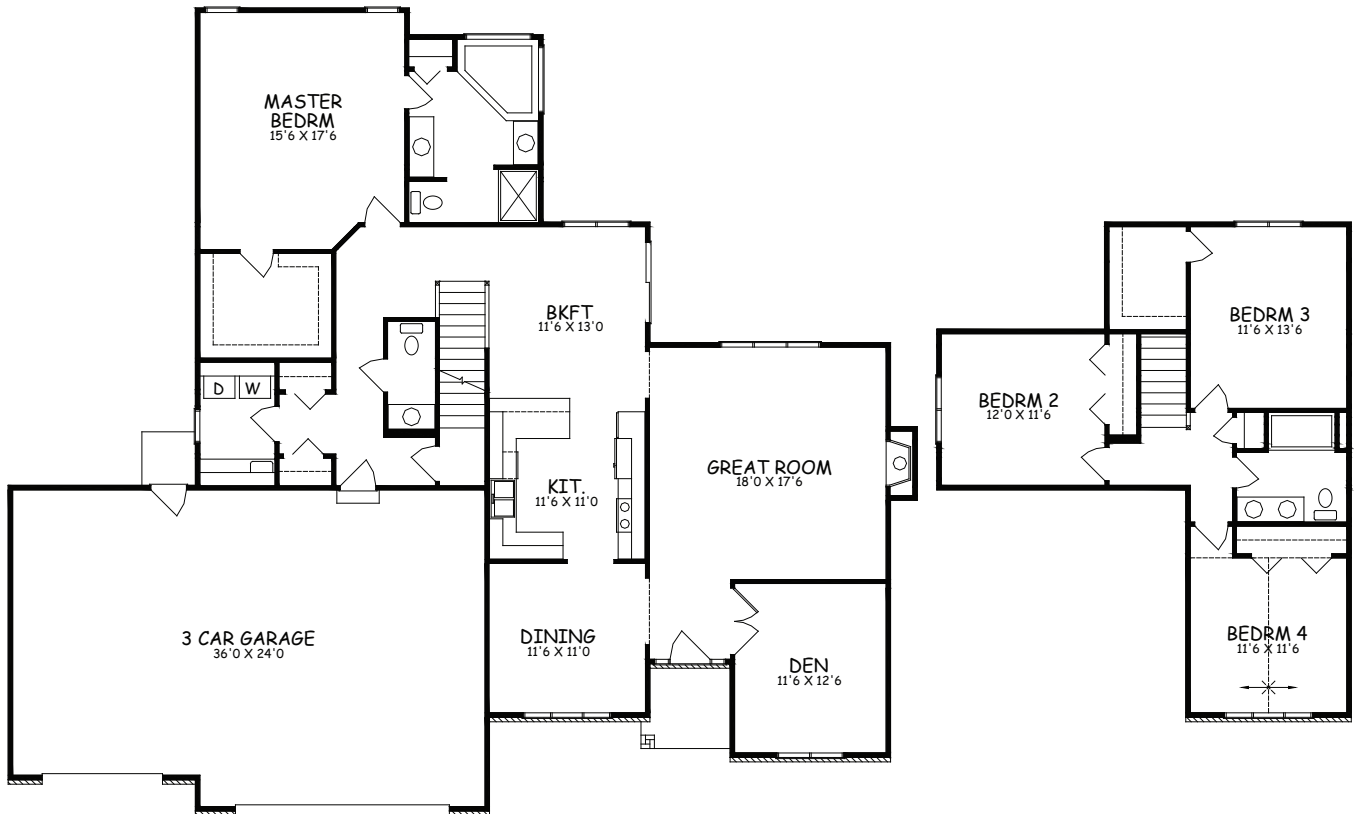

JOSEPH

2530 SQ. FT.

Type: Two Story Bedrooms: 4 Size: 2530 Bathrooms: 2-1/2

Images may vary from base house.