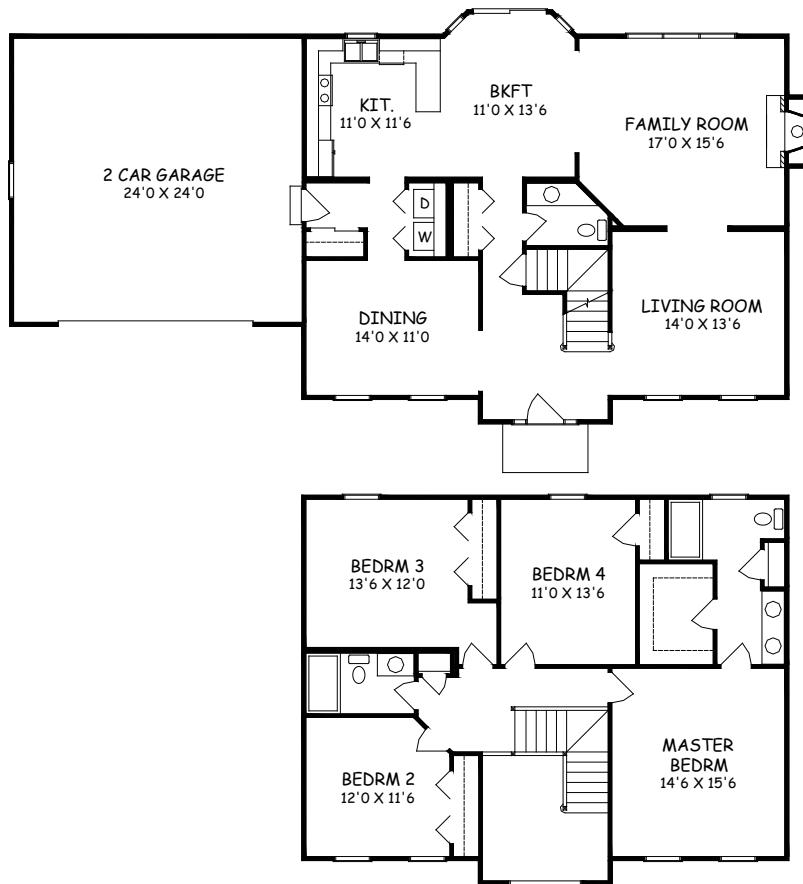

GEORGETOWN II

2373 SQ. FT.

Type: Two Story Bedrooms: 4 Size: 2373 Bathrooms: 2-1/2

Images may vary from base house.