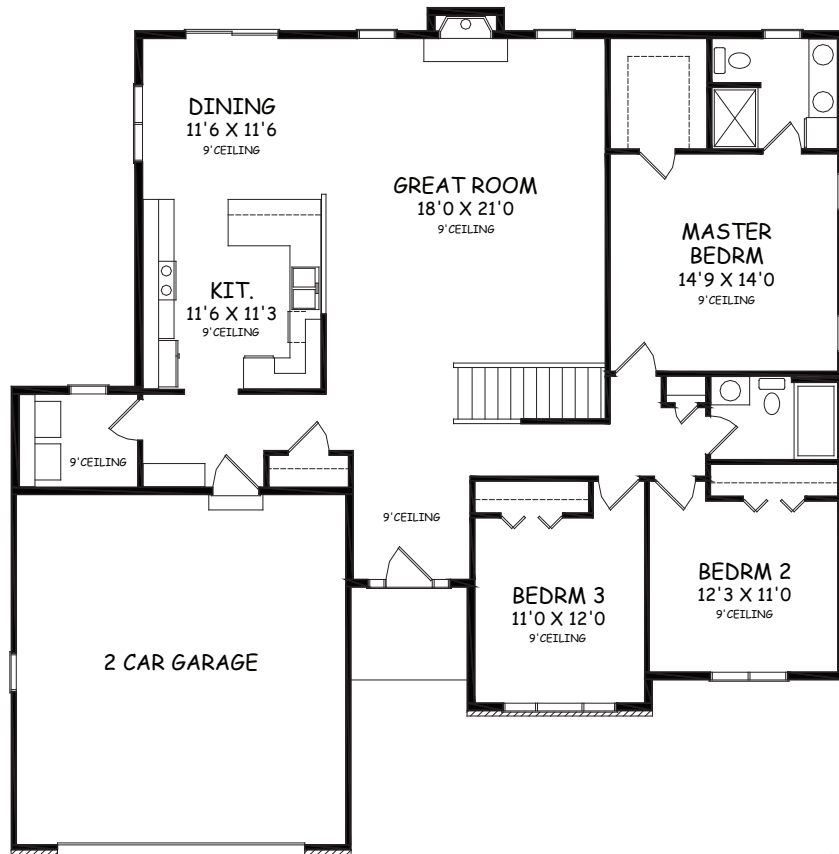

AUSTIN

1800 SQ. FT.

Type: Ranch Bedrooms: 3 Size: 1800 Bathrooms: 2

Images may vary from base house.