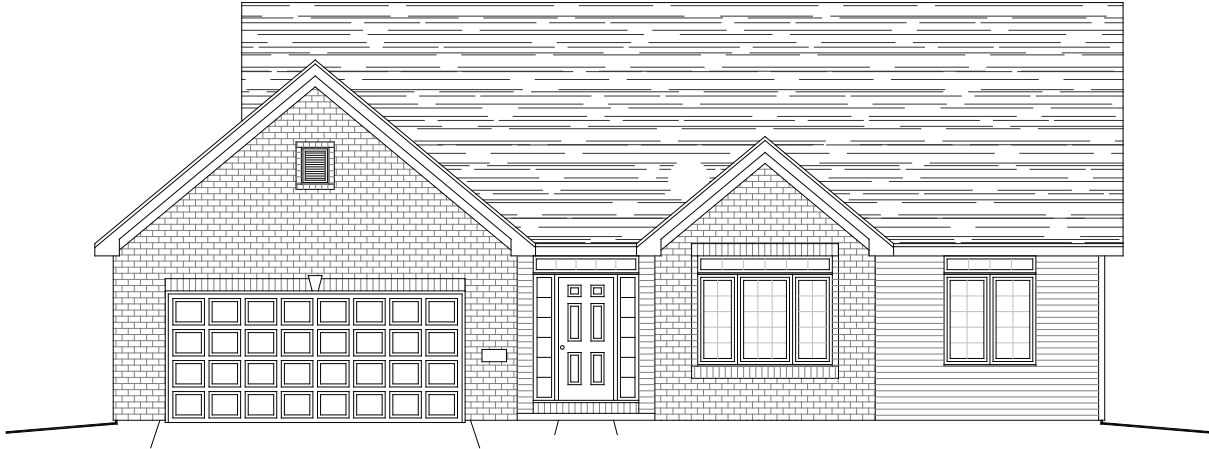

AUSTIN

1800 SQ. FT.

Type: Ranch Bedrooms: 3 Size: 1800 Bathrooms: 2

Images may vary from base house.