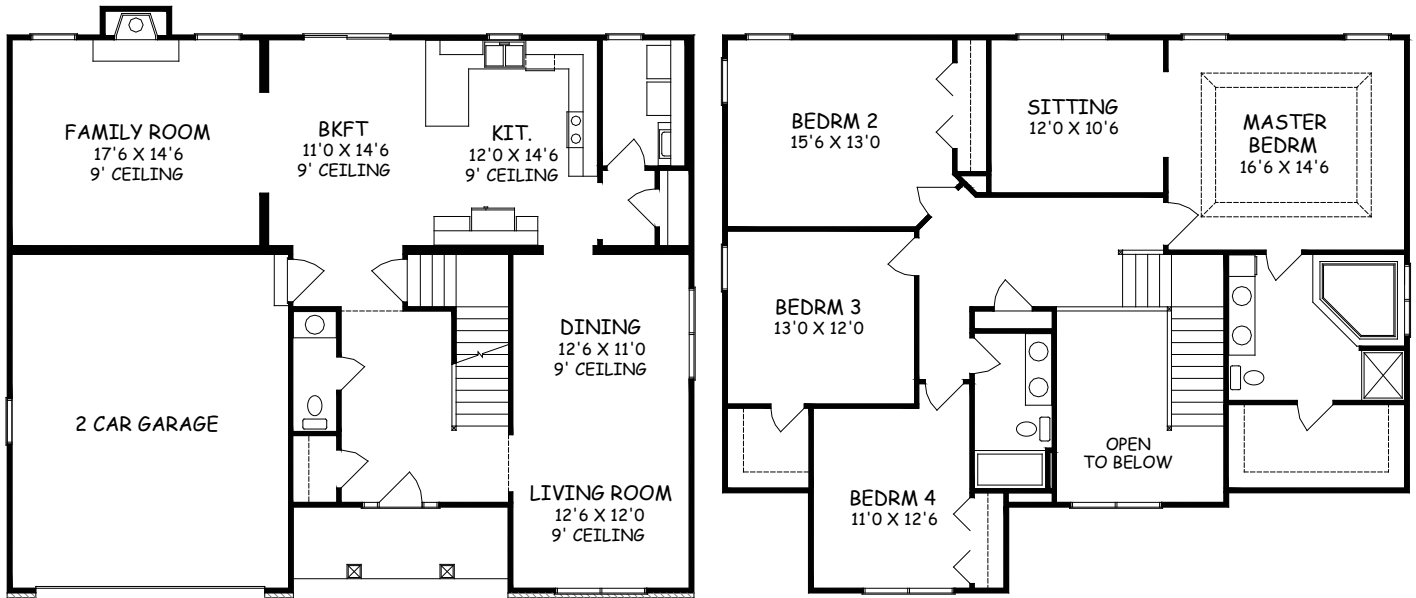

ASPEN

2774 SQ. FT.

Type: Two Story Bedrooms: 4 Size: 2774 Bathrooms: 2-1/2

Images may vary from base house.