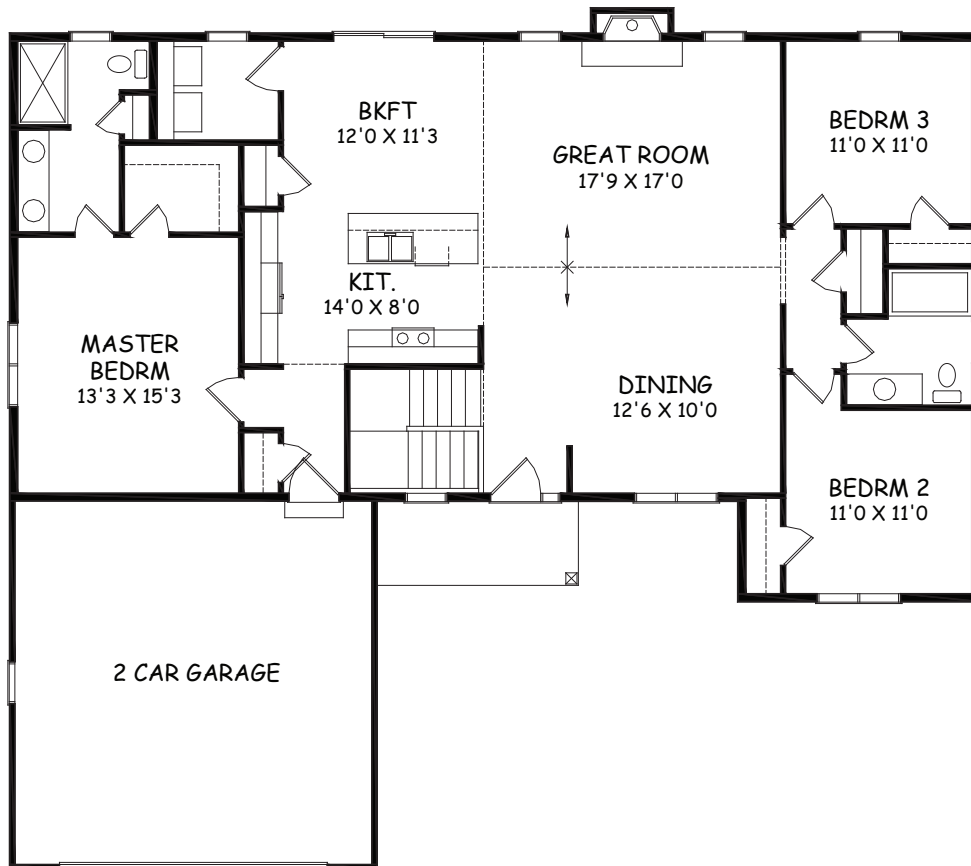

ANTHONY

1711 SQ. FT.

Type: Ranch Bedrooms: 3 Size: 1711 Bathrooms: 2

Images may vary from base house.