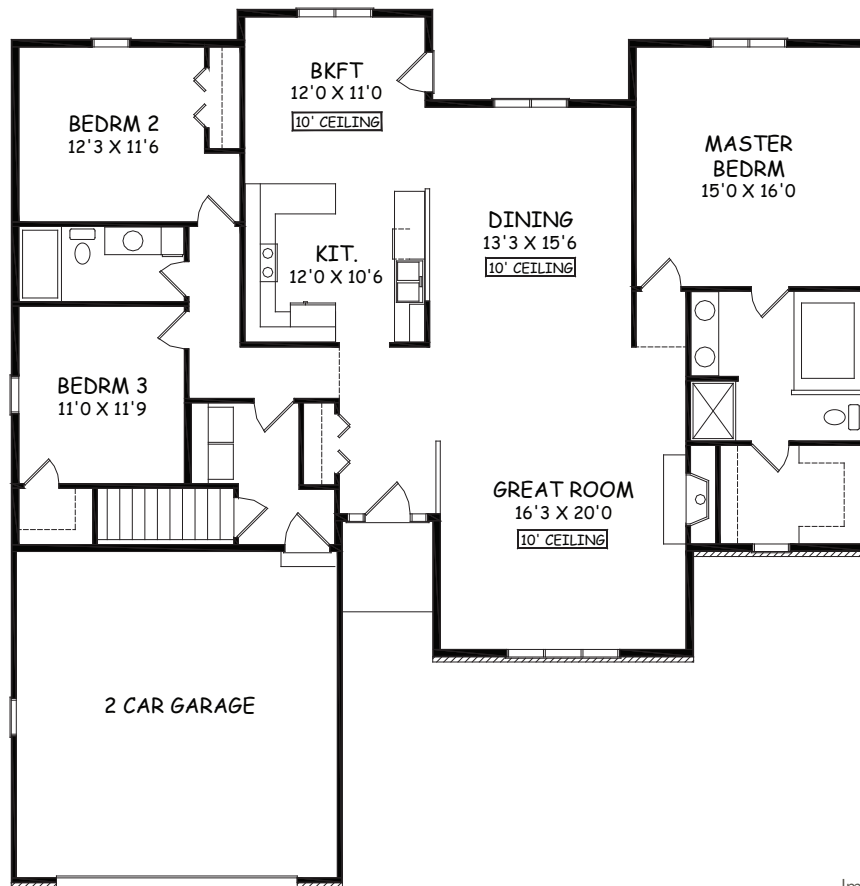

# AMBER

2020 SQ. FT.

Type: Ranch Bedrooms: 3 Size: 2020 Bathrooms: 2

Images may vary from base house.