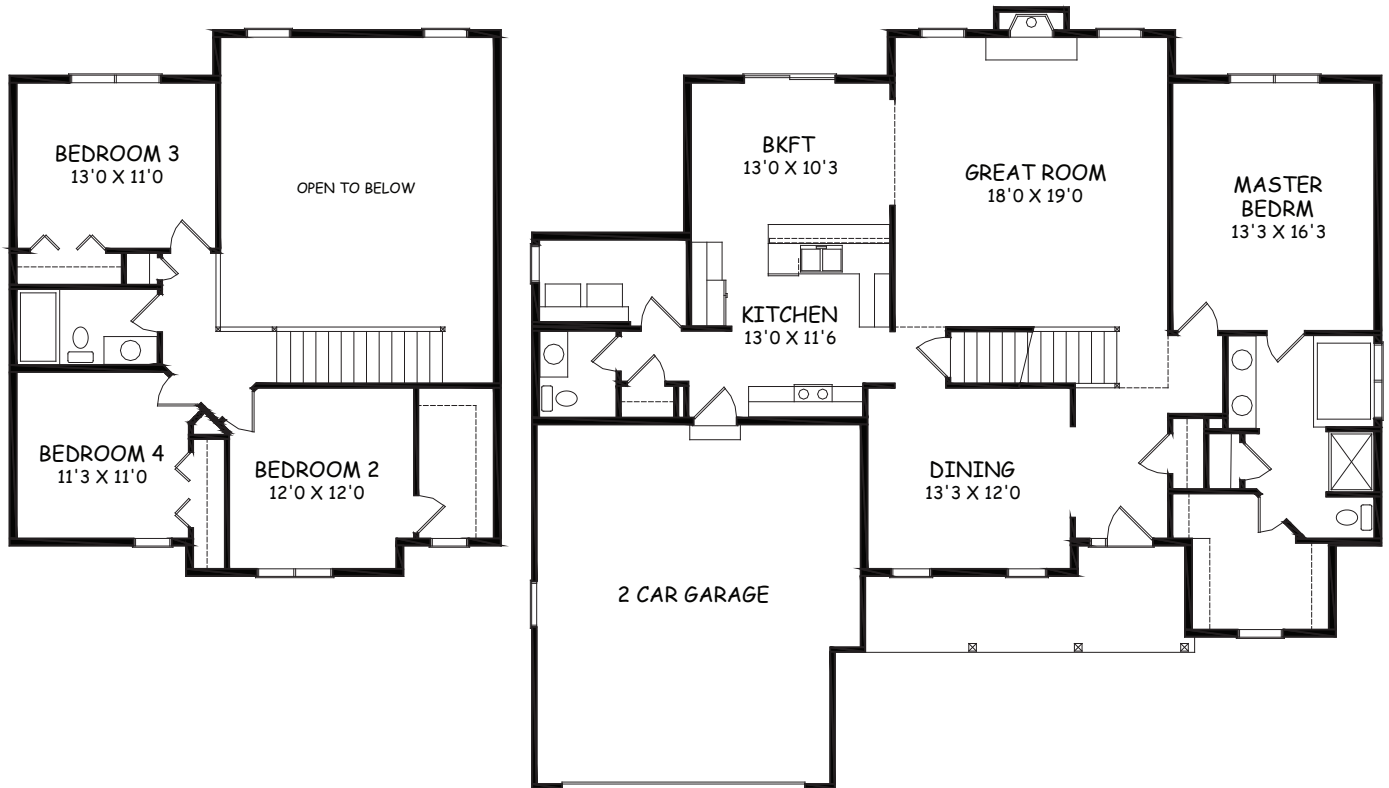

ALAYNA

2274 SQ. FT.

Type: Two Story Bedrooms: 4 Size: 2274 Bathrooms: 2-1/2

Images may vary from base house.