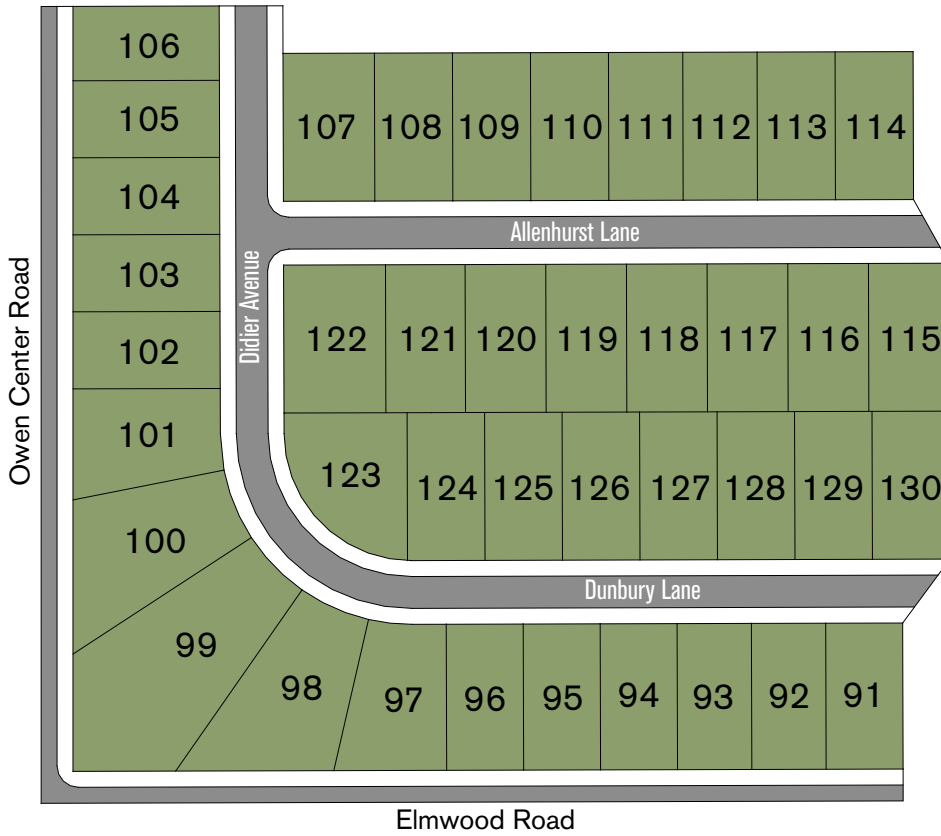

# ELMGATE

- Available Lots
- Available Houses
- Sold - Under Construction
- Closed

Updated: 8-13-08

Realtor: **Dianne Parvin**  
**Century 21 Country North**  
 Phone: 815-391-9211  
 Cell: 815-979-8247  
 Email: [dianneparvin@century21countrynorth.com](mailto:dianneparvin@century21countrynorth.com)  
 Web: [century21countrynorth.com](http://century21countrynorth.com)